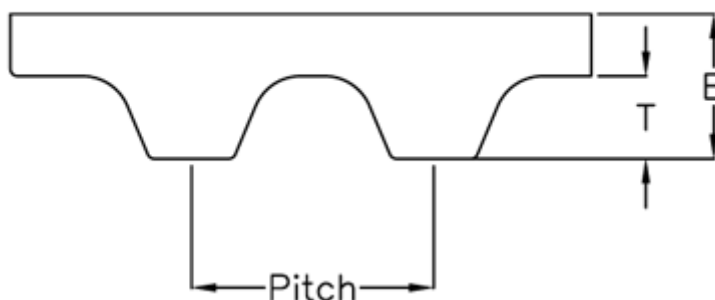

Article number: 602776220411

Description: Gates Timing Belt Synchropower PU 6 T5 410

Measures

Height B mm	= 2.2
Height T mm	= 1.2
Length	= 410
Number of teeth	= 82
Pitch	= 5
Type	= PU 6 T5 410
Width	= 6